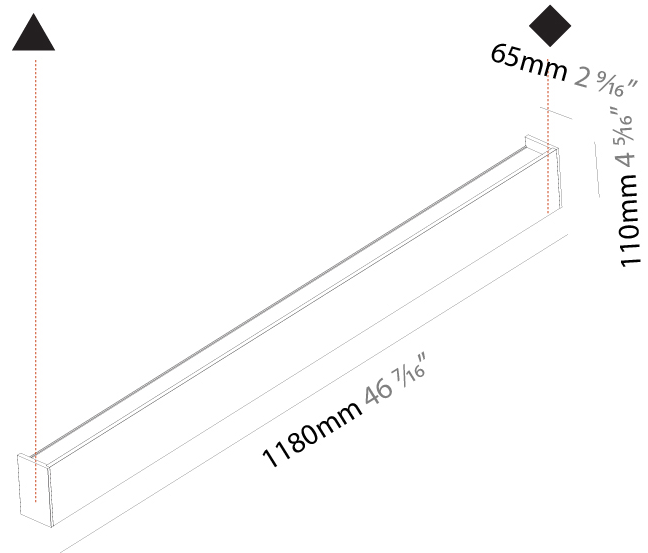

GENERAL

Series: Never Ending
Brand: Prolicht
Division: Architectural
Mounting Type: Surface
Mounting Location: Wall
Subcategory: Profile

PHYSICAL

Shape: Rectangle
Length (mm): 1180
Length (in): 46 ⁷/₁₆
Height (mm): 110
Depth (mm): 65
Height (in): 4 ⁵/₁₆
Depth (in): 2 ⁷/₁₆
Light Distribution: Direct / Indirect
Weight (kg): 4.4
Weight (lbs): 9.70
Diffuser: PMMA - Opal
Fixture Finish: ANA / SSR / BKV / CWI / CRY / HAB / MSR / UFT / ITA / RUA / OGR / FTG / MYG / RWR / LOD / PUS / FRO / FUP / KIA / POP / BLS / SPG / MEY / GOH / GUM / CHC / COM / ABZ / JAG / OBR / MOS / ROR
Fixture Material: Extruded Aluminum

ELECTRICAL

Lamp Type: LED (Zhaga Standard)
Input Wattage (W): 20
Total Output Wattage (W): 16 / 14.8 (3500K)
Dimming: Non-Dimming / Phase Dimming (120Vac only) / 0-10V Dimming
Driver Included: Yes
Driver Location: Integrated
Driver Type: Constant Current - 120 / 277Vac
Driver Class: Class 2
Input Voltage (V): 120 - 277
Constant Current (MA): 350 / 500 (3500K)

LED

Color Temperature (°K): 3000 / 3500 / 4000
Max. Delivered Lumen (lm): 1220 / 1264 / 1290
CRI: >80 CRI
Lamp Life (hrs): 50000

OPTICAL

RATINGS AND CERTIFICATIONS

Certified By: Certified for North American Standards
IP rating: IP20

PROJECT
TYPE
SPECIFIER
QUANTITY
DATE